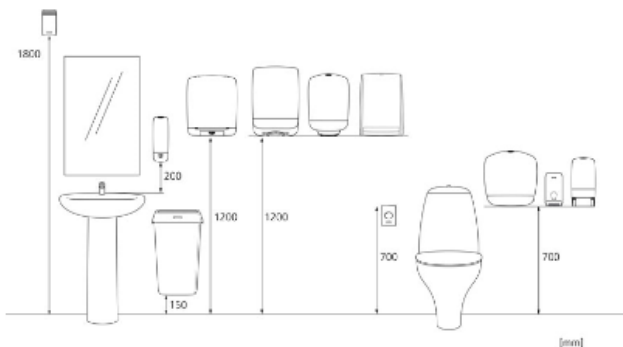

y 1235 mm

z 1200 mm

315

151.15 kg

6414300092193

Measurements and installing

Related products

954311
Katrin Toilet Seat Sanitizer 500 ml